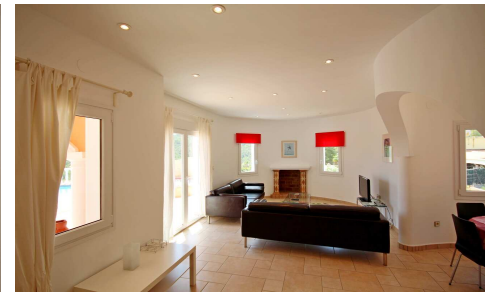

3

3

152m²

1,000m²

N/A

Introducing the "Deluxe Round" villa, a meticulously completed construction as of April 2009, situated within the prestigious Residencial Cansalades development in Jávea. Boasting a total constructed area of 152. 00m², this property exemplifies refined coastal living. The ground floor features an intelligently designed layout, with one wing dedicated to an expansive living room and circular dining area. The open-plan kitchen is equipped with premium-quality cabinetry and granite countertops, ensuring both functionality and aesthetic appeal. A grand entrance hall provides seamless access to the covered naya, which connects to the pool terraces. The opposite wing comprises two generously proportioned bedrooms; the primary bedroom includes an en-suite