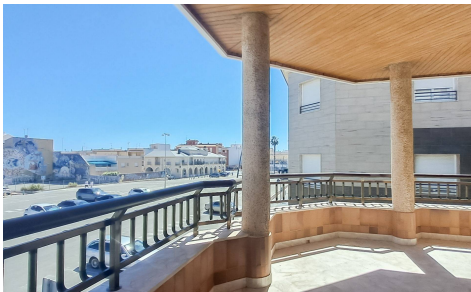

6

4

364m²

N/A

N/A

Discover this spectacular full first-floor apartment of 280 m², located on the prestigious Avenida Emilio Castelar in San Pedro del Pinatar. This special property offers something very rare in today's market: a large, elegant home with complete privacy and generous outdoor space, all in the heart of a town that retains its Spanish soul. Whether you're looking for a full-time residence or a spacious holiday home, this duplex penthouse offers unmatched potential in an unbeatable location. The property is rich in architectural character, featuring beautifully finished wooden window frames and elegant wooden glass doors throughout, bringing light, warmth, craftsmanship, and a touch of traditional charm to the home's refined interior....(Ask for More Details!)