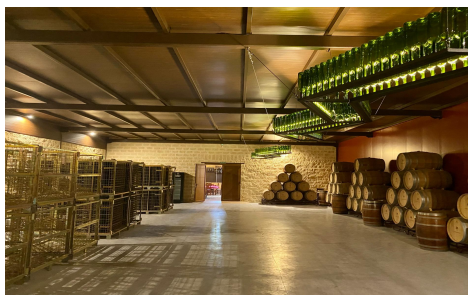

Other in Albacete

€2,500,000

1

1

3,000m²

120,000m²

N/A

We are pleased to present a fully operational property located in the heart of the province of Albacete, within the renowned Manchuela Wine Route and protected by a Designation of Origin. Established in 2005, this winery combines viticultural tradition, wine tourism and high-quality gastronomy in a privileged setting. . . Land & Vineyards. • 12 hectares of productive vineyards, planted mainly with Tempranillo and Cabernet Sauvignon, carefully managed to ensure high-quality grapes. . . Winery & Production. The winery is fully equipped to cover the complete winemaking process: . . Fermentation and storage tanks. . Pneumatic press and destemmers. . Bottling line with a capacity of approximately 800 bottles/hour. . Cellar...(Ask for More Details!)