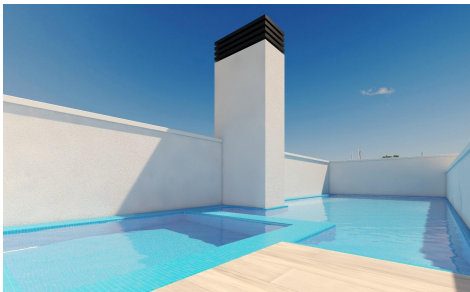

LCS760049650

Apartment in Torrevieja

€279,000

3

2

96m²

N/A

New Build Apartments in Torrevieja, Just 150m from Playa del Cura Prime Location in Torrevieja, Close to Beaches and Amenities Experience coastal living at its best with these brand-new apartments and penthouses in Torrevieja, located a mere 150 meters from Playa del Cura. These exclusive residences are nestled in a vibrant neighborhood with all essential amenities within reach, including shops, restaurants, and cafes. Perfectly positioned on Spain's Costa Blanca, Torrevieja offers residents a Mediterranean climate and relaxed lifestyle with easy access to both Alicante Airport (45 km) and Murcia Airport (65 km). Modern Design with Spacious Layouts and Quality Finishes This new residential complex consists...(Ask for More Details!)