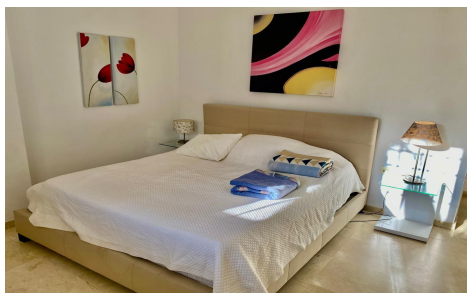

2

2

160m²

N/A

N/A

Located in the heart of Nueva Andalucía, surrounded by many top golf courses and within walking distance to the vast array of amenities and restaurants that Aloha has to offer. The world famous marina of Puerto Banus and the charming town of Marbella are also within a short drive from the property. Set within a well established residential community with 24 hour security, this wonderful two bedroom and two bathroom apartment is offered furnished to a very a very high quality. Fully fitted kitchen, spacious living and dining area with fireplace and leading onto its private terrace overlooking the lush tropical gardens and swimming pool. Two spacious bedrooms, the master...(Ask for More Details!)